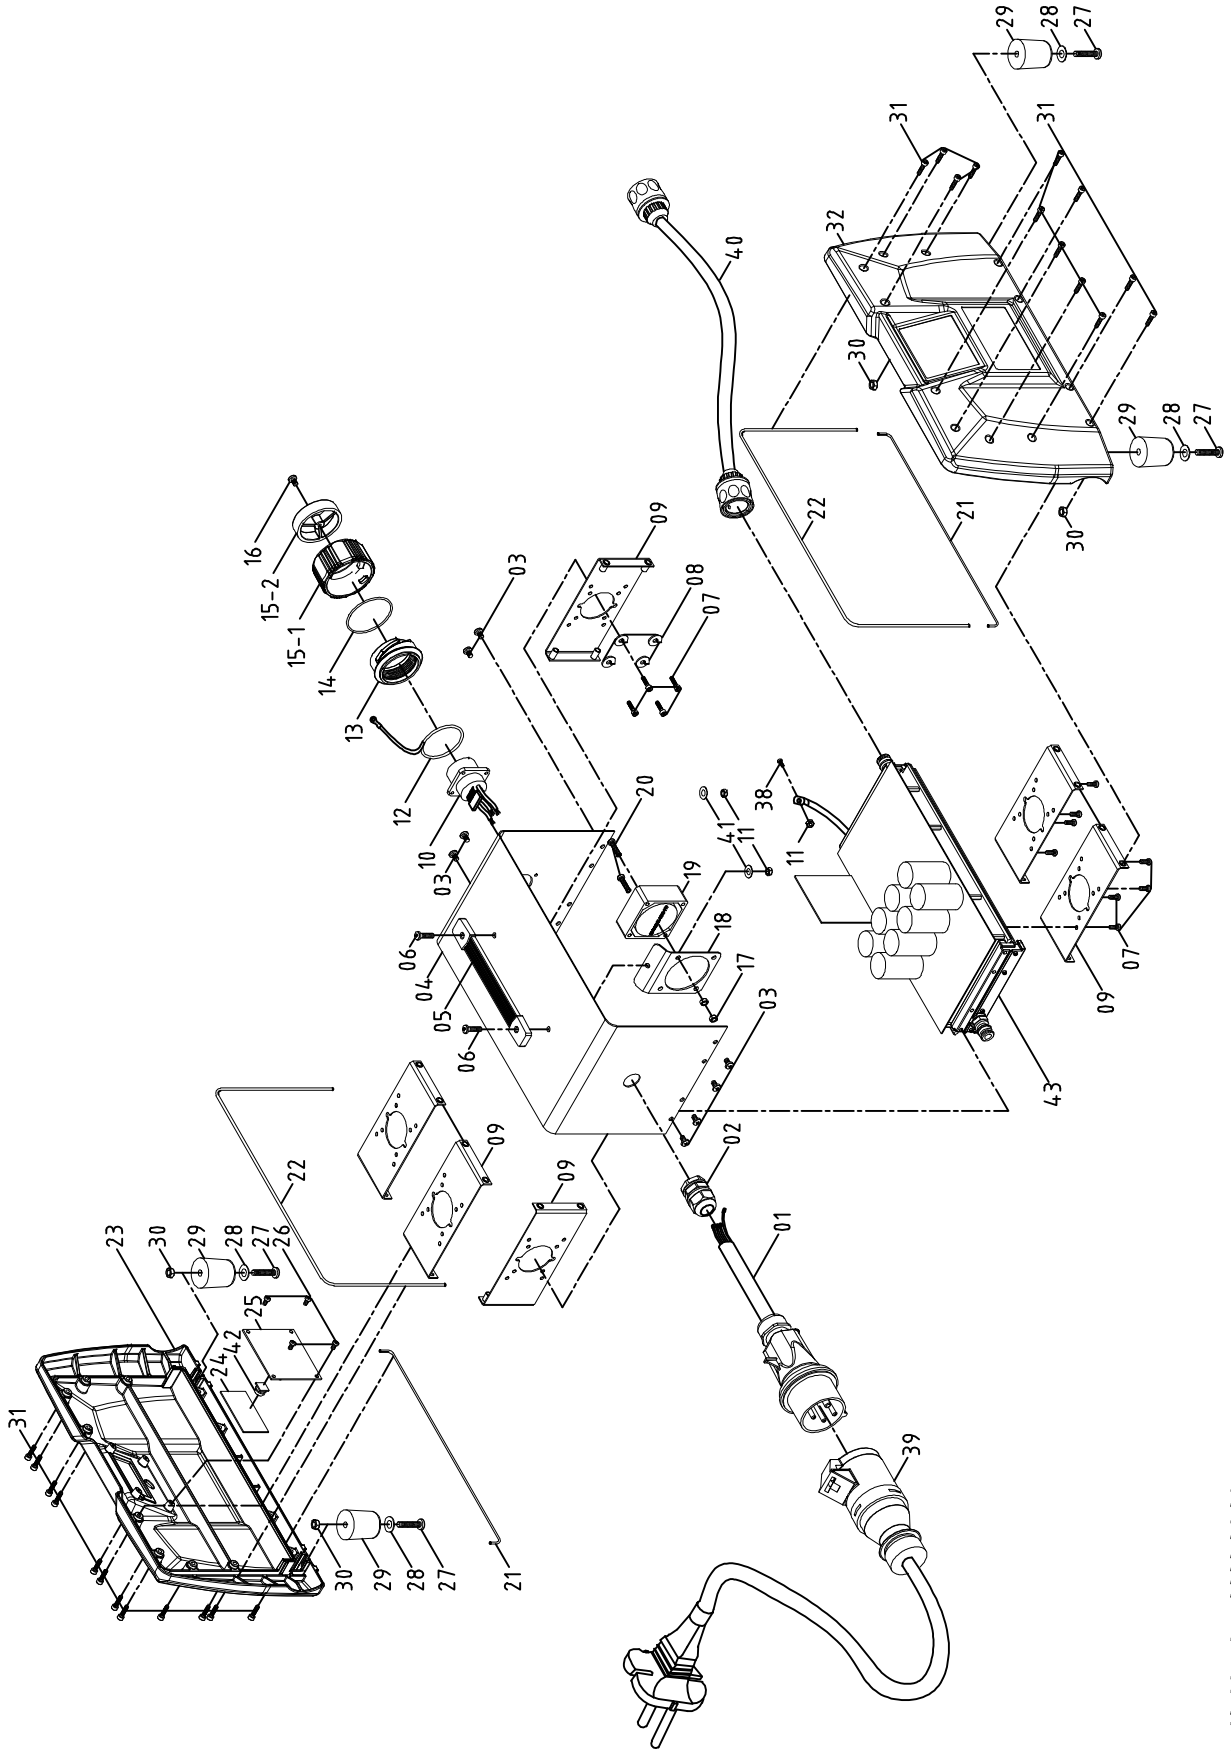

# MODEL : C18 - 18" (457mm) Concrete saw

**MODEL : P8K**

**NO.01~43 Version 2020.04.21**