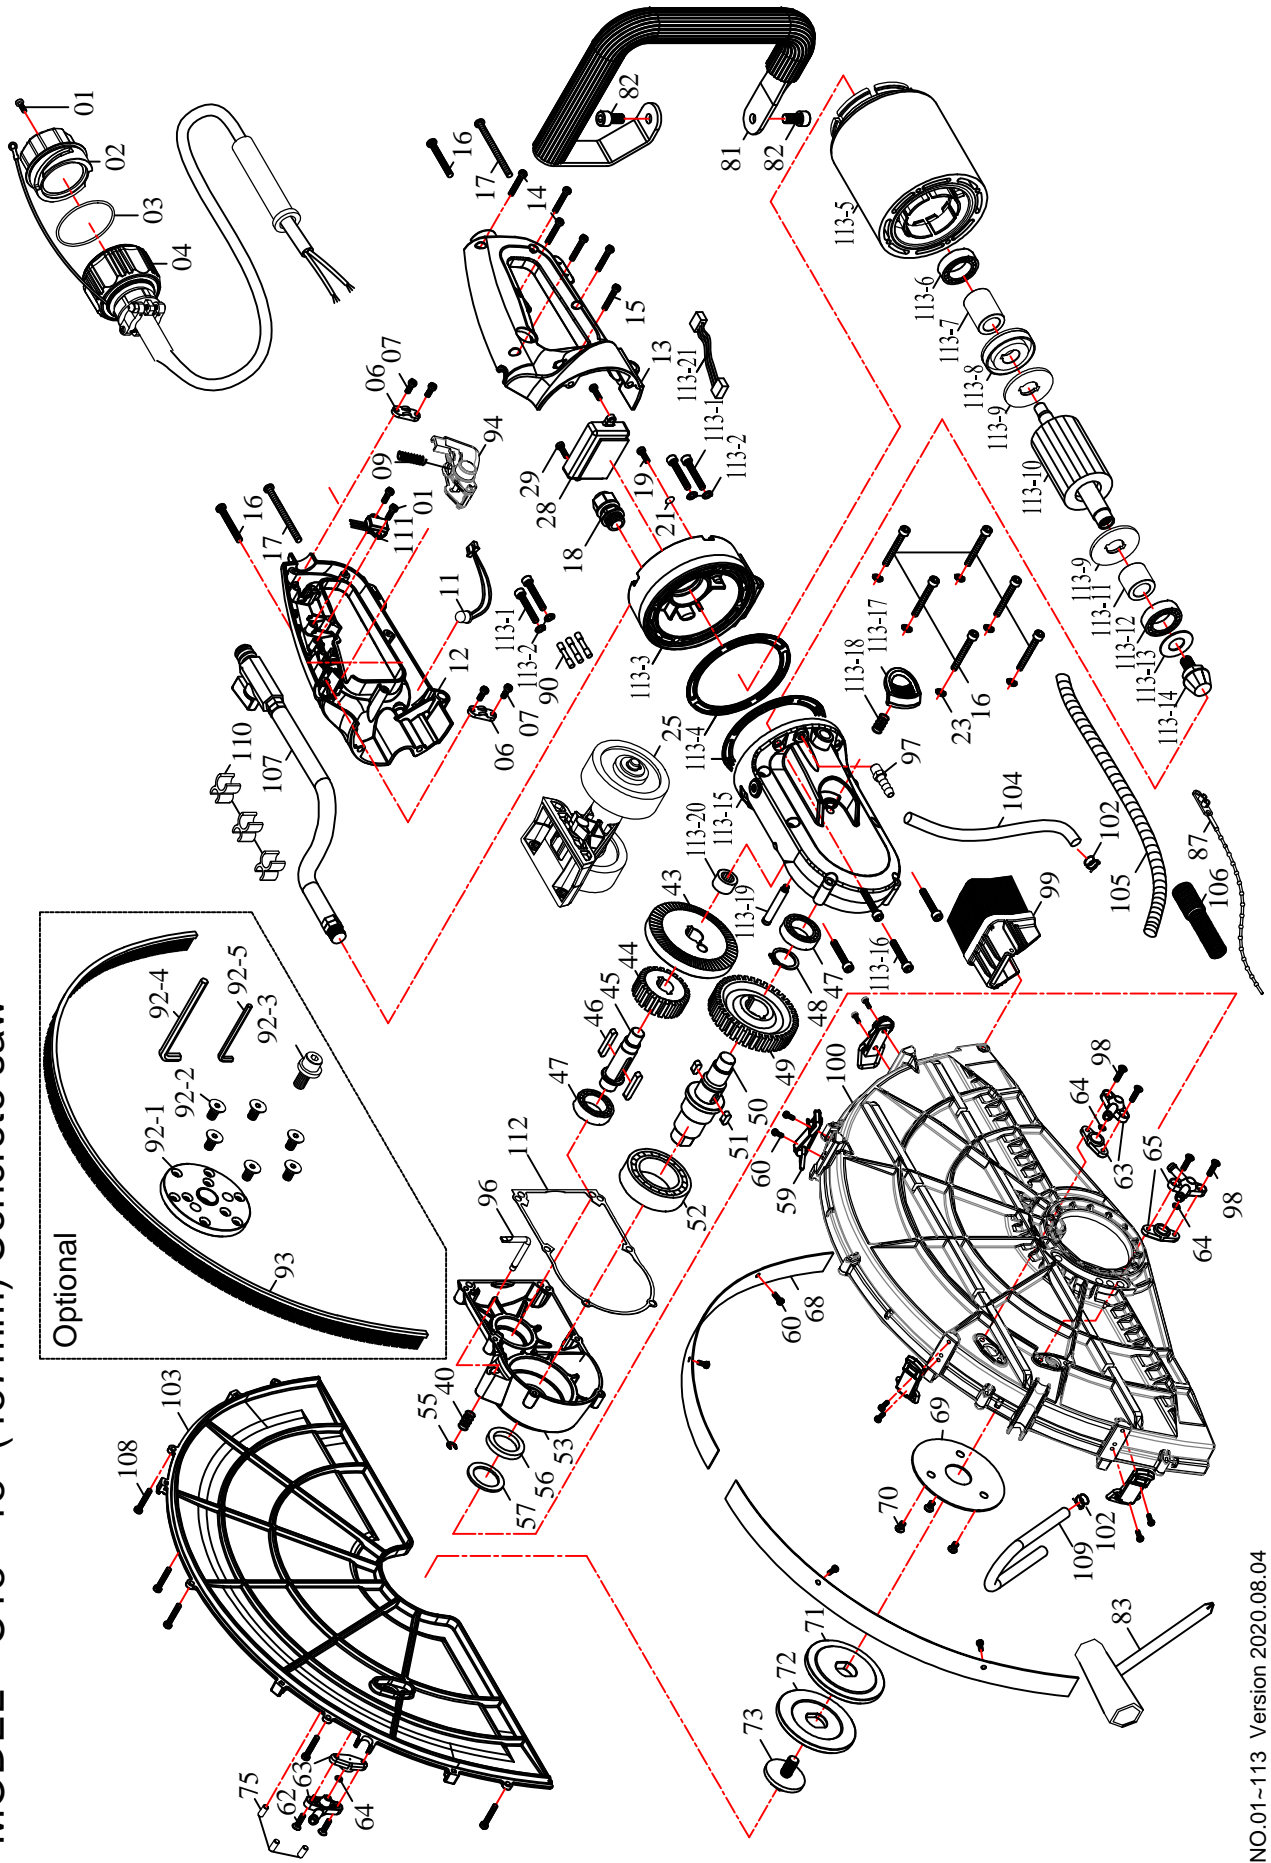

# MODEL : C18 - 18" (457mm) Concrete saw

**MODEL : P8K**

**NO.01~43 Version 2020.04.21**