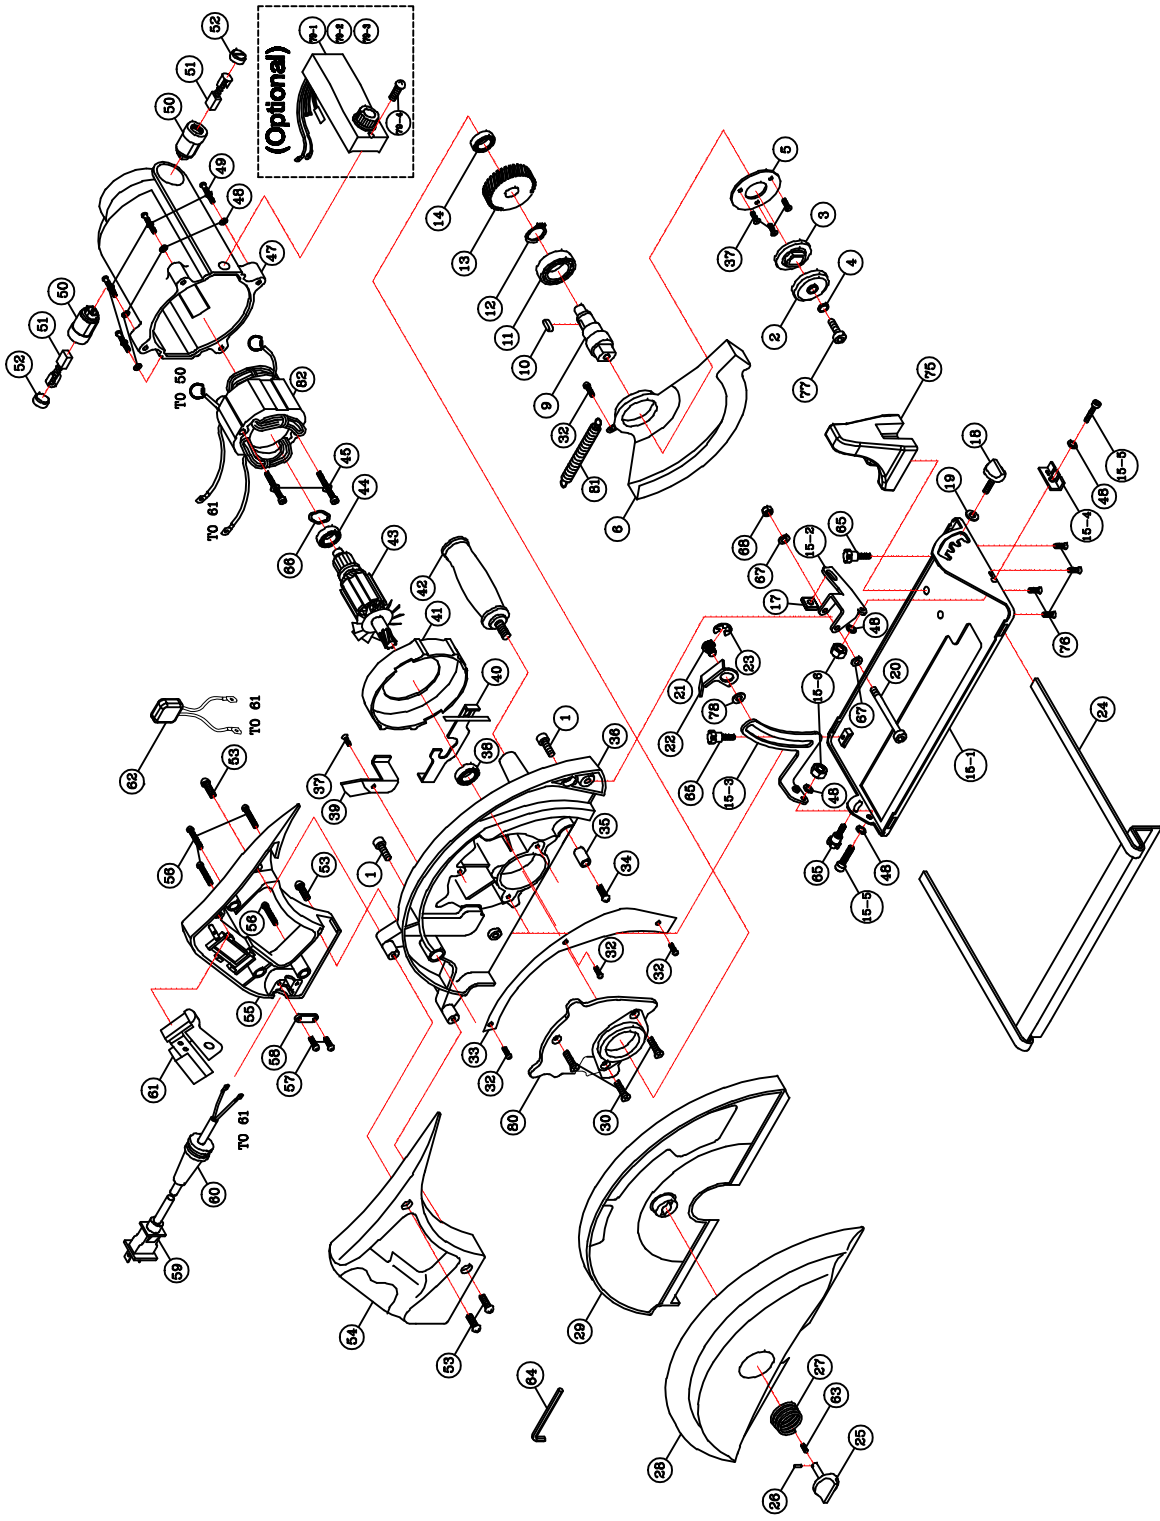

MODEL : CS200 METAL CUTTING CIRCULAR SAWS

NO.1~82 Version 2020.08.05