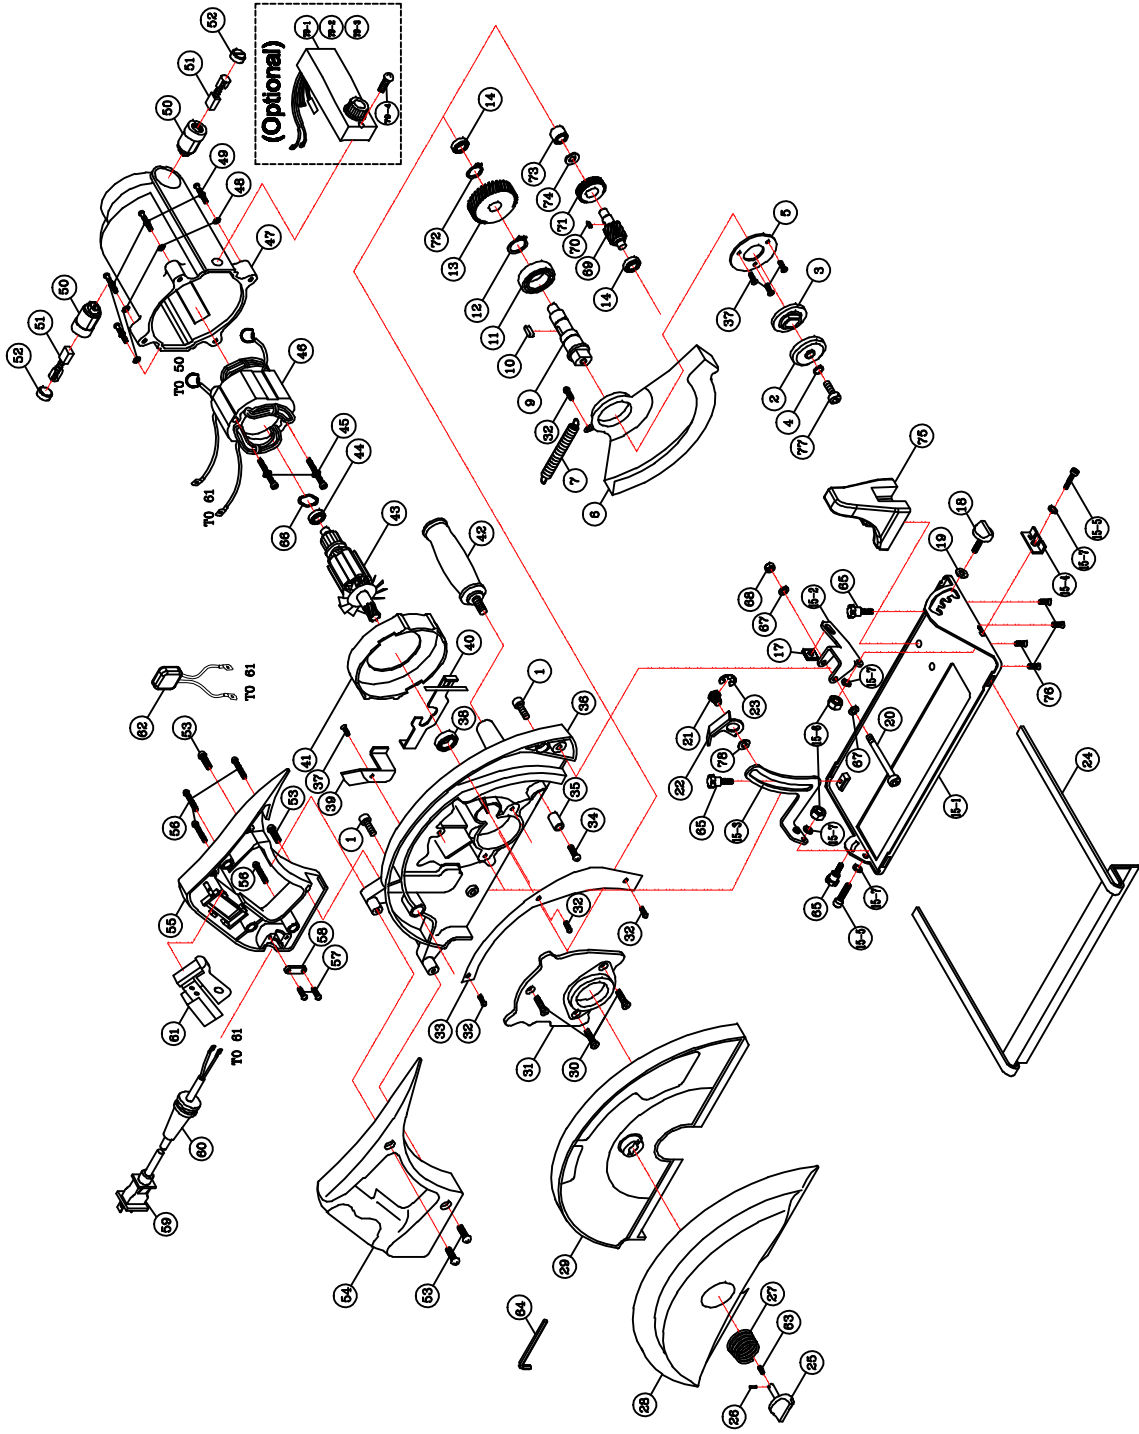

MODEL : CS230 METAL CUTTING CIRCULAR SAWS

NO.1-79 Version 2020.08.05