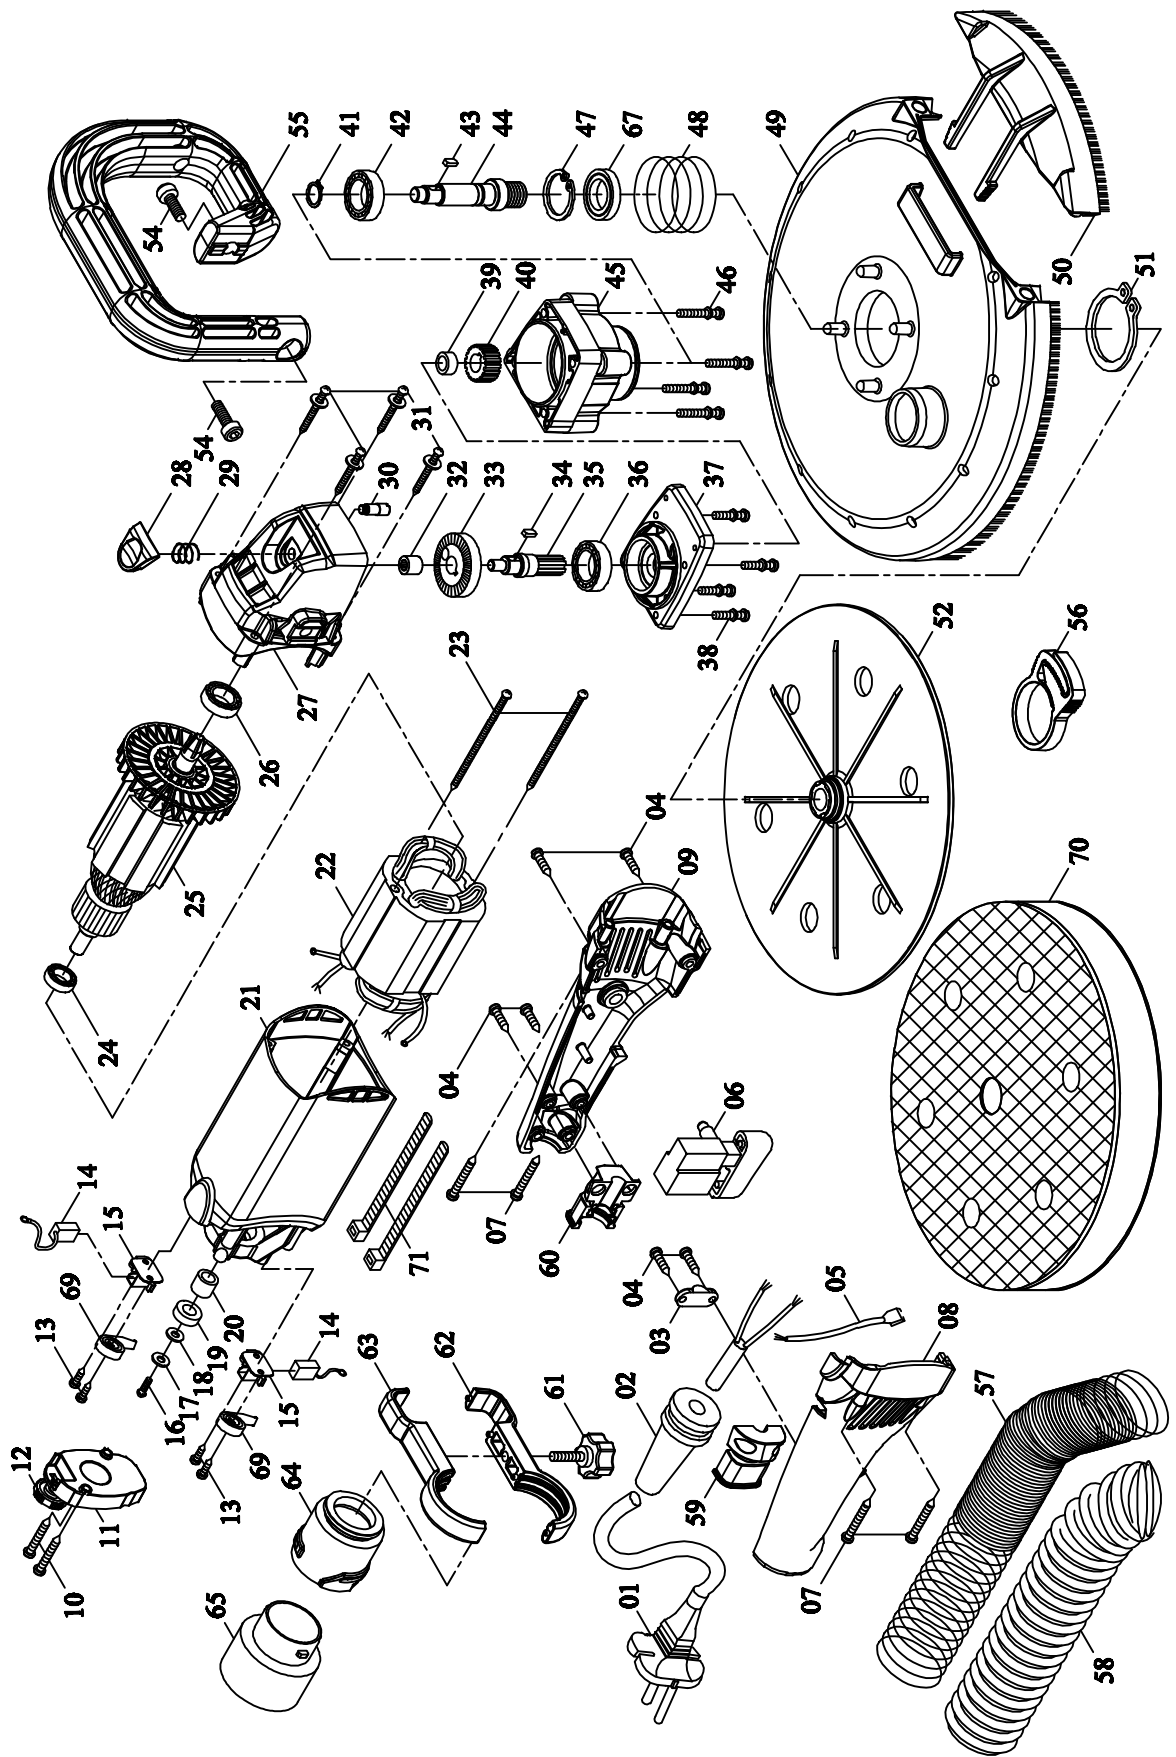

MODEL : HS225 HAND-HELD DRYWALL SANDER

NO.01~71 Version 2020.05.21