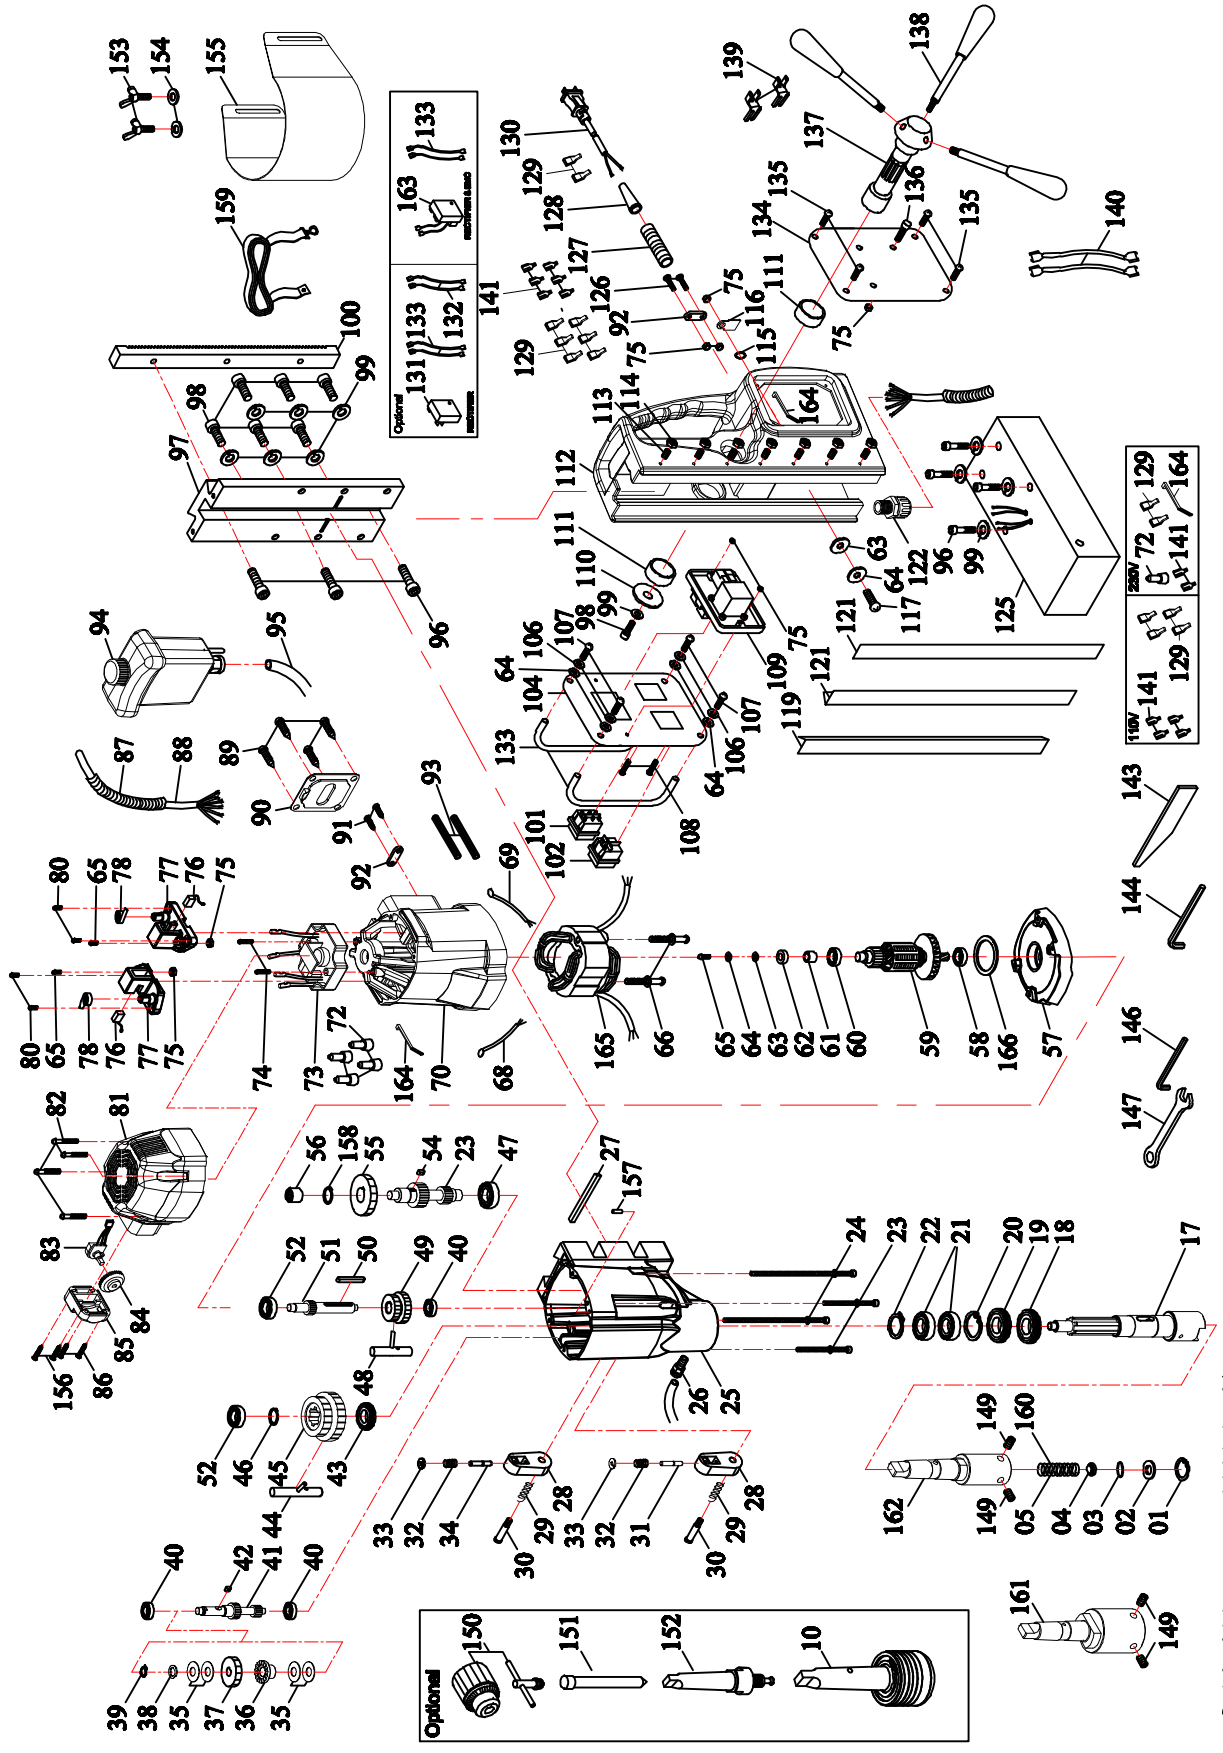

# MODEL : MD120 / 4 SPEED MAGNETIC DRILLING MACHINE

NO.01~166 Version 2020.05.13