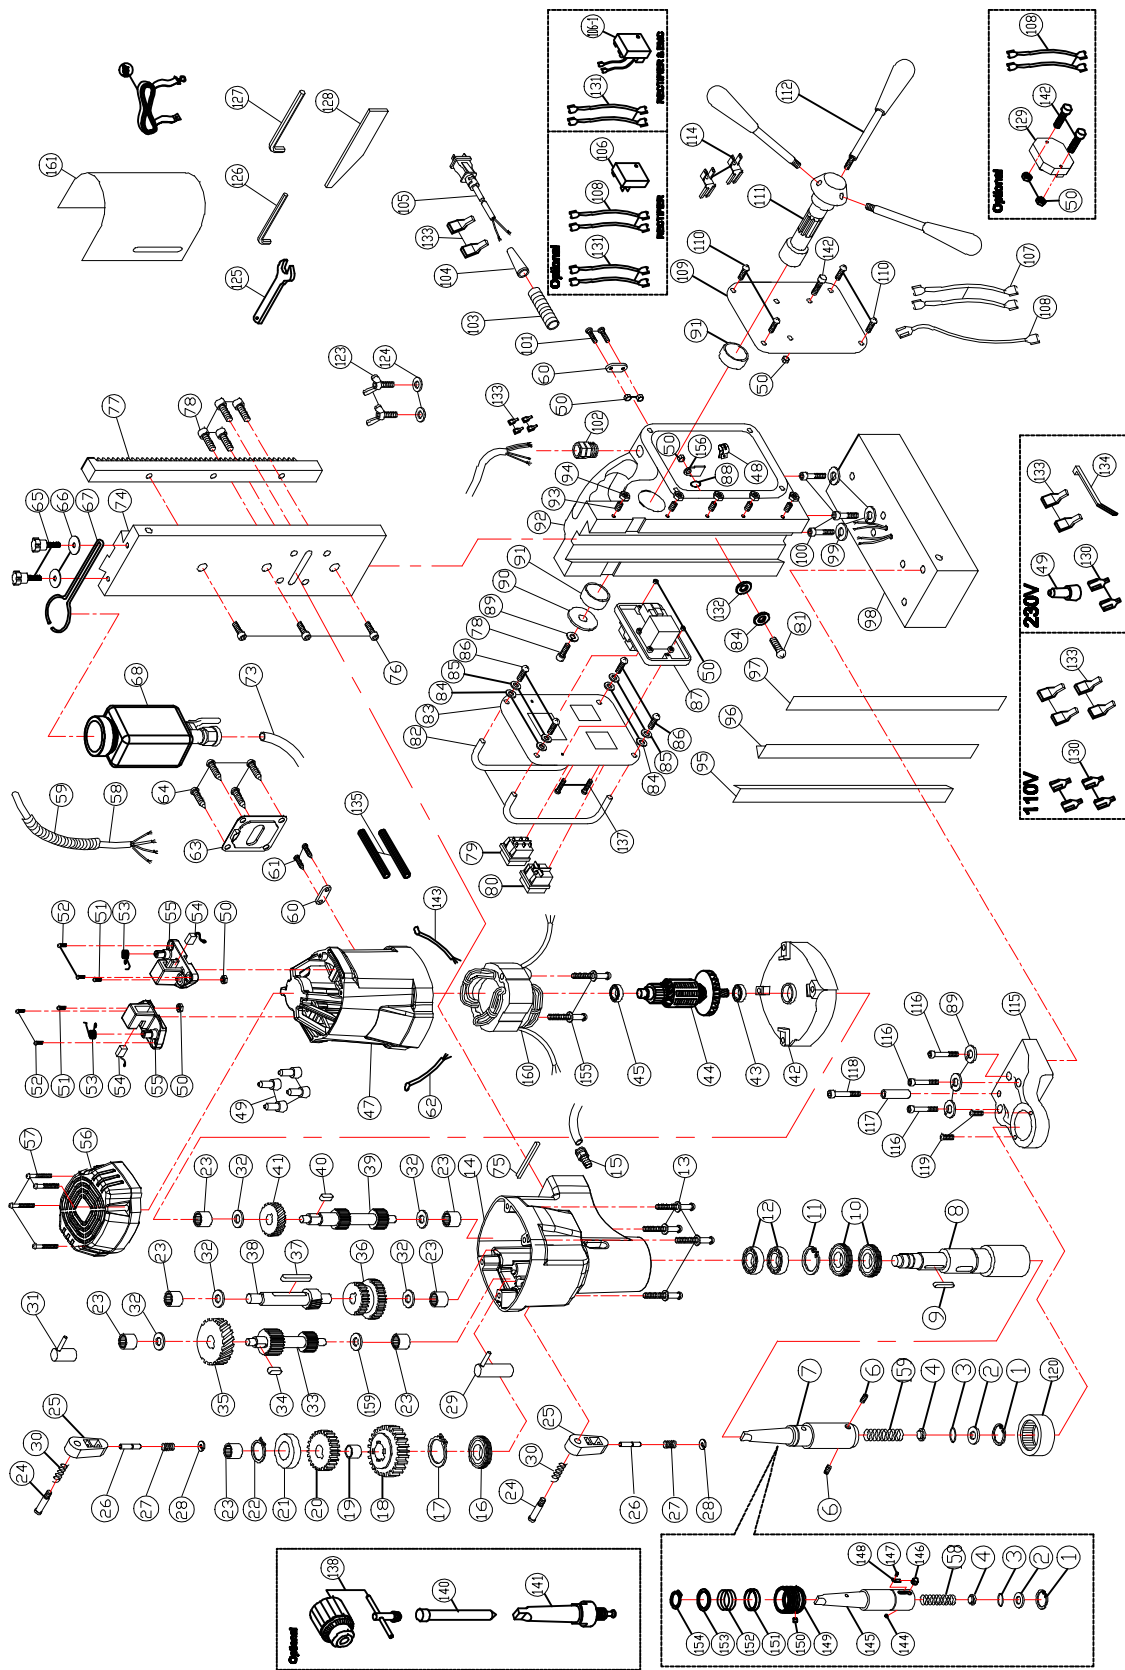

MODEL: MD750/4 4 SPEED MAGNETIC DRILLING MACHINE

NO.1~161 Version 2.9