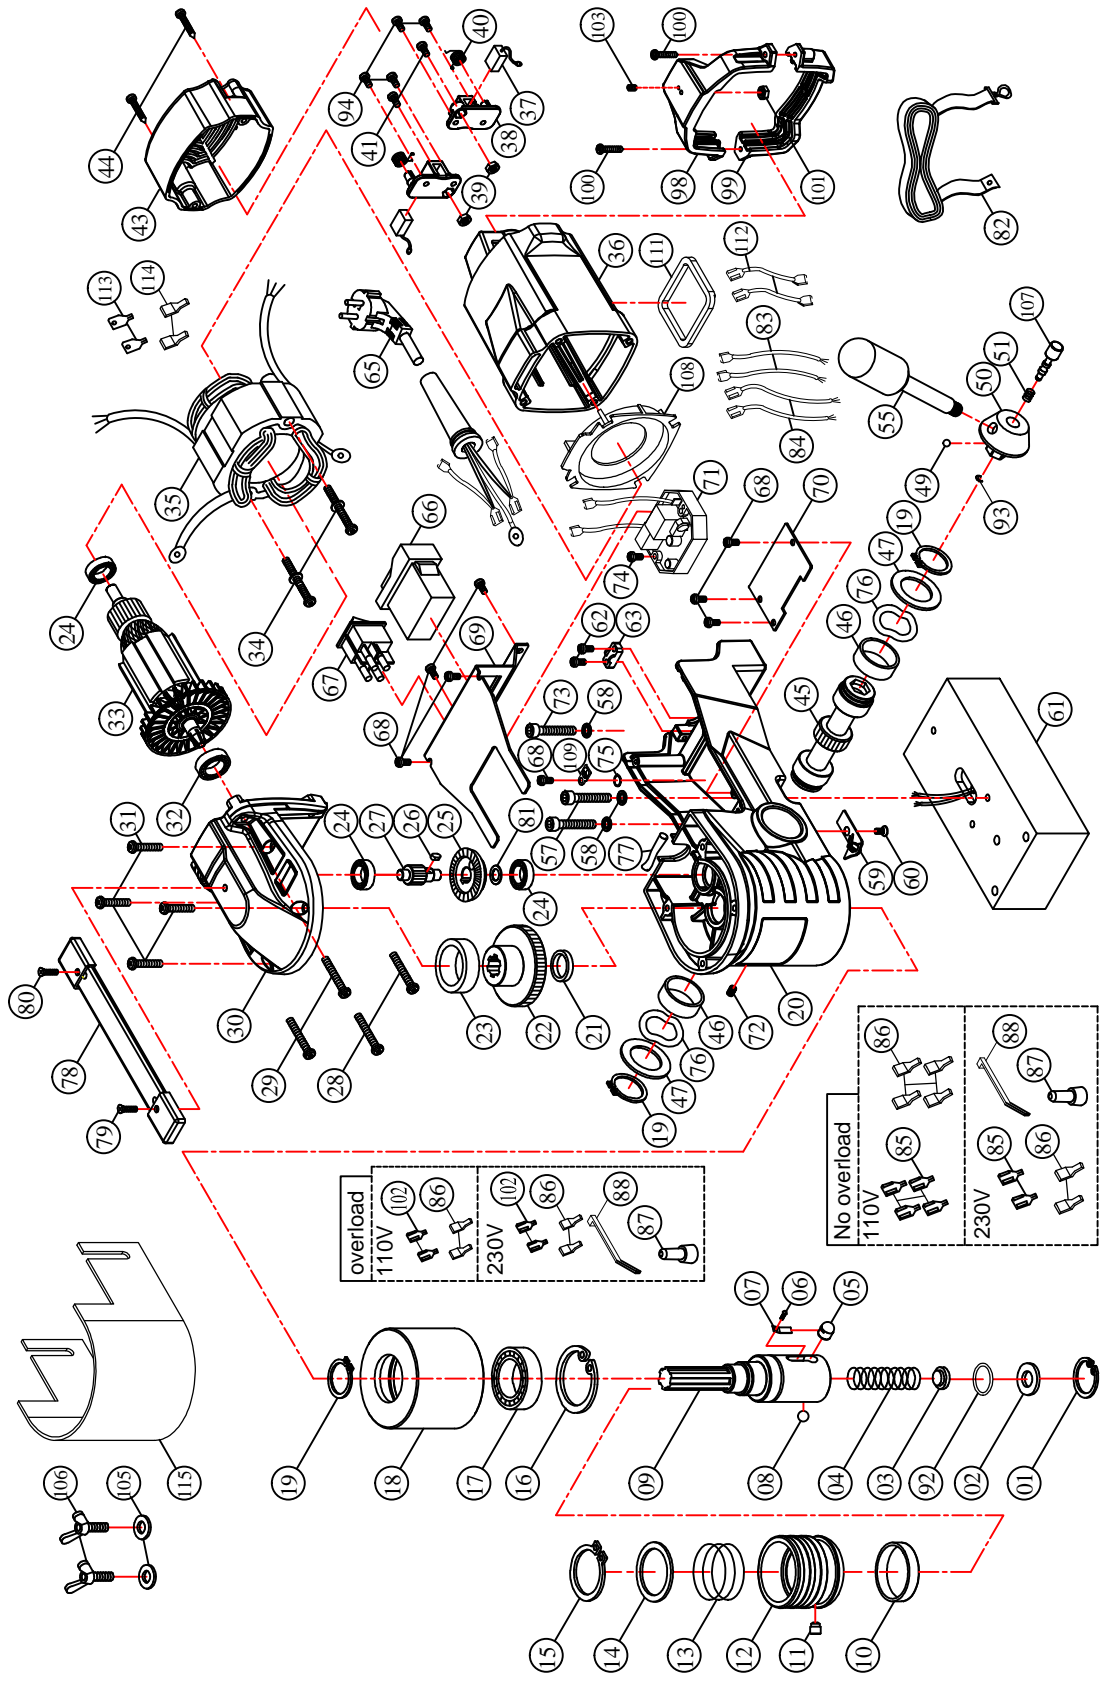

# MODEL : PMD3530 LOW PROFILE MAGNETIC DRILLING MACHINE

NO.01~115 Version 2020.08.07