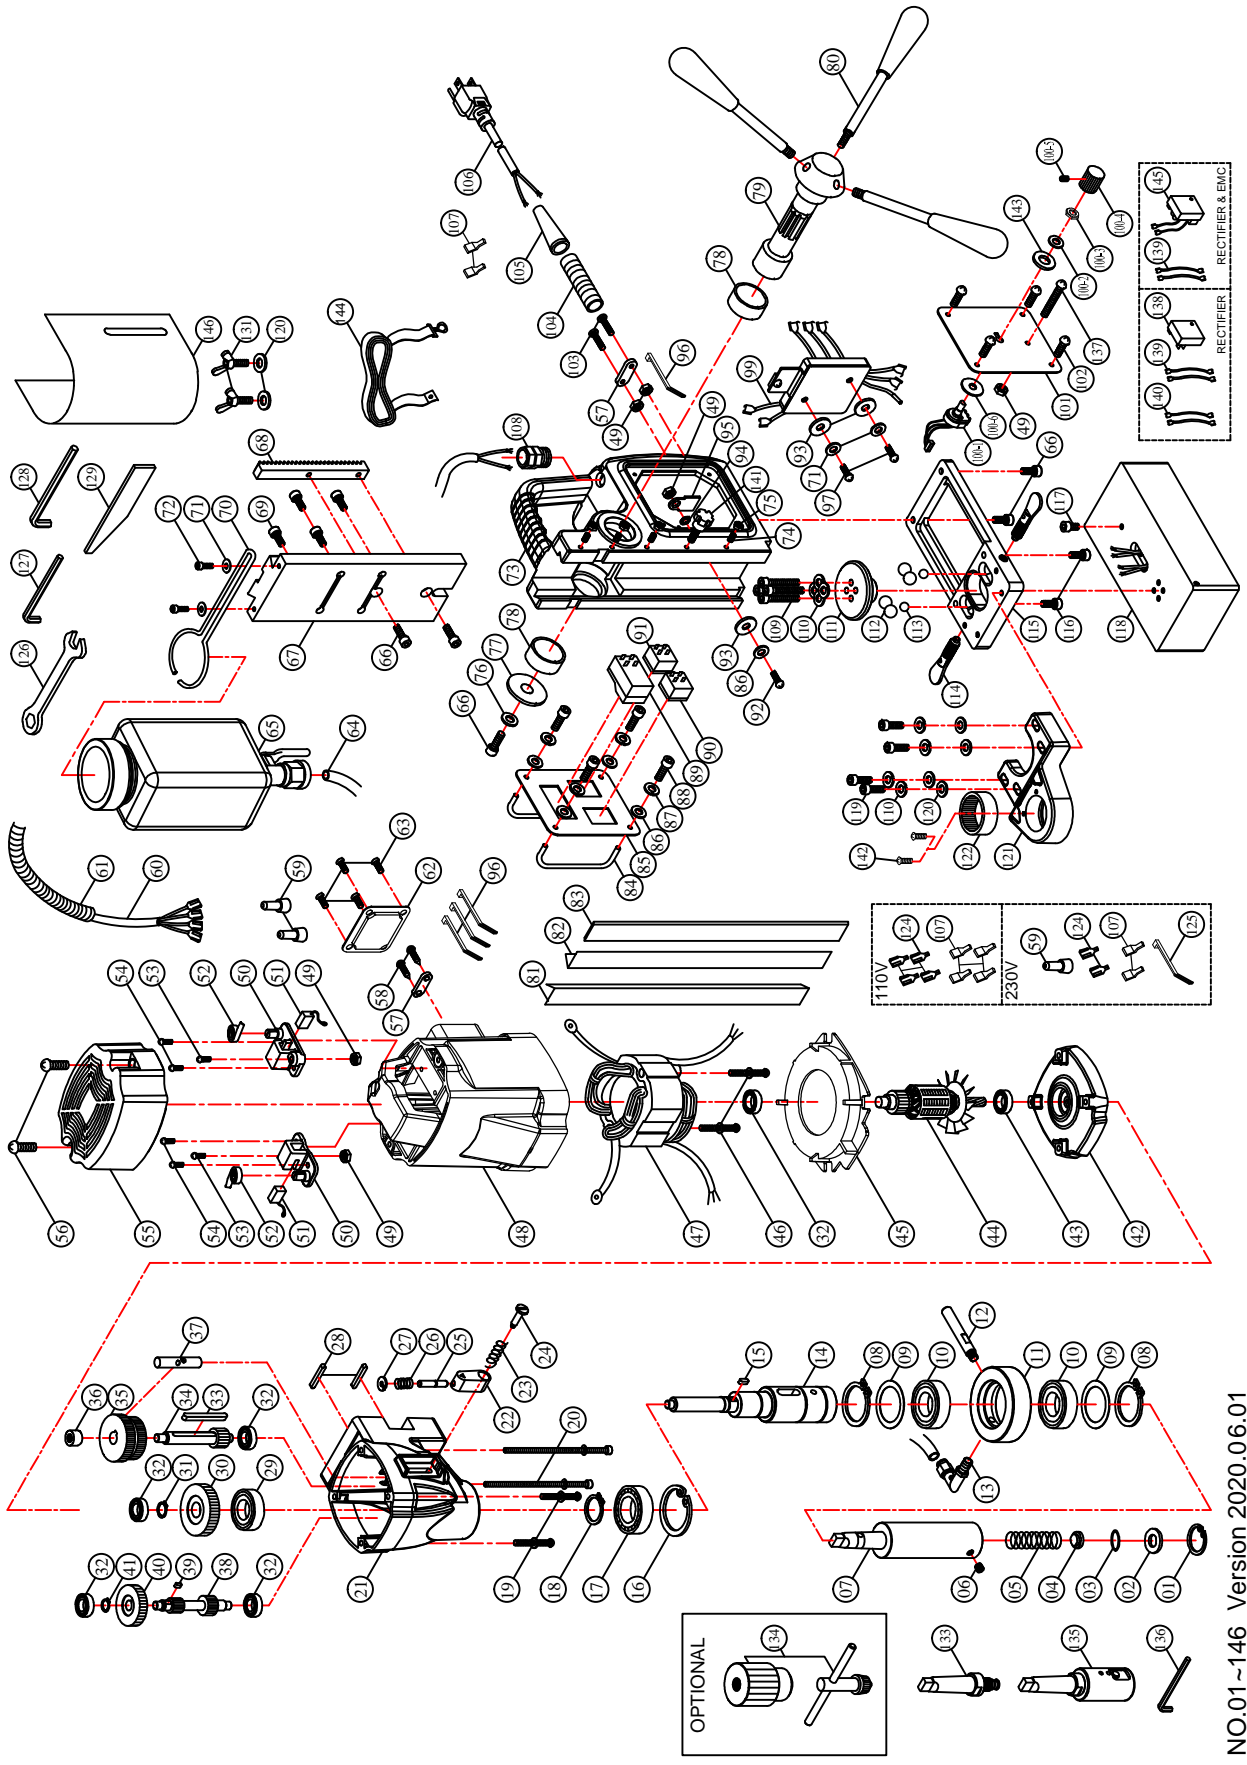

MODEL : ST50 / 2 SPEED MAGNETIC DRILLING MACHINE

NO.01~146 Version 2020.06.01